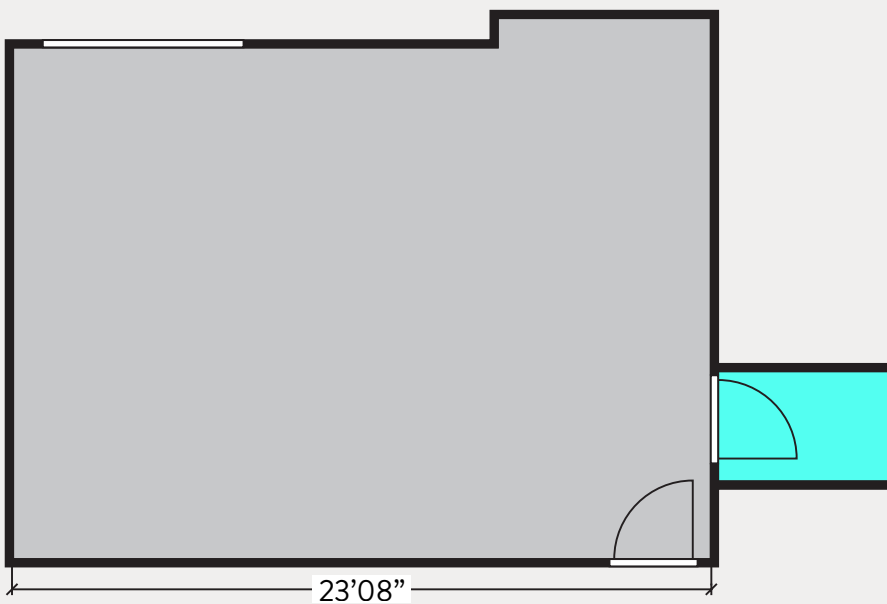

MONTREAT PRES MEETING ROOM

Third Floor, Room 334, Assembly Inn

Information

Theater: 50 people

Classroom: 16 people
(8 tables)

Round Table: 28 people
(4 tables)

Dimensions

23.67'x17.33' // 422 sq. ft.

This meeting room is located in Assembly Inn, Montreat Conference Center's hotel. The Inn is centrally located to Montreat's campus and overlooks the beautiful Montreat valley. The Inn has a multitude of meeting spaces to accommodate groups both big and small.

Equipment

Wifi, portable projector, permanent screen, portable sound system

● Restroom