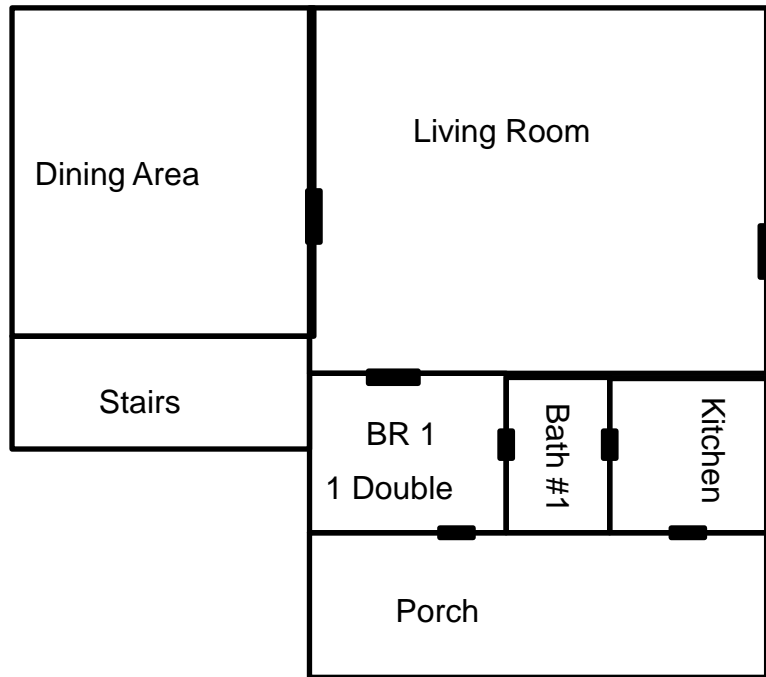

Upper Level

Lower Level

Building: **Walnut Lodge**
Address: 310 Georgia Terrace
Phone: 828-357-9010
Capacity: 7 persons
Bedrooms: 2 plus 1 common area with beds
Beds: Single -1, Double-3
Baths: 2