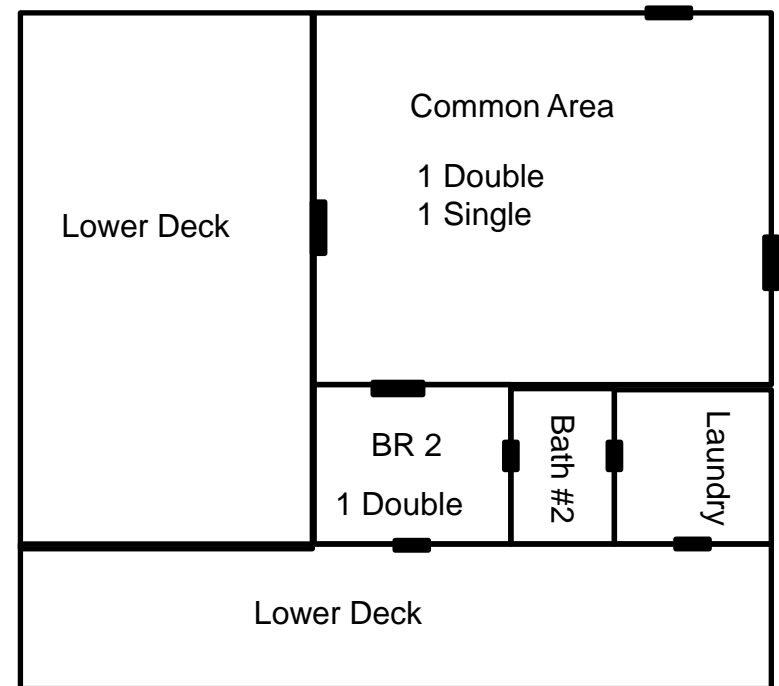

Upper Level

Lower Level

Building: **Walnut Lodge**
Address: 310 Georgia Terrace
Phone: 828-357-9010
Capacity: 7 persons
Bedrooms: 2 plus 1 common area with beds
Beds: Single -1, Double-3
Baths: 2